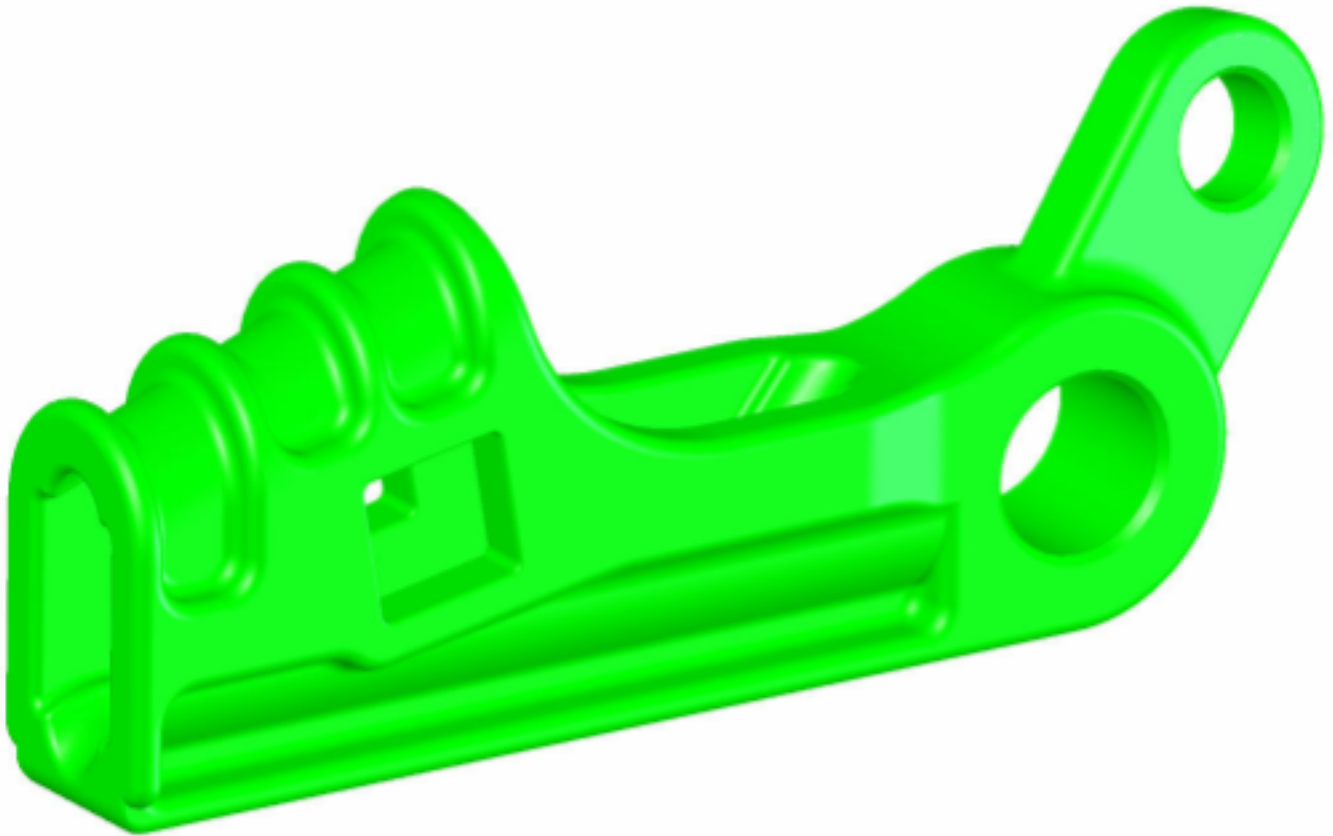

## **83mm MALE DRAG SOCKET** **ZMS-83**

**For more information, please contact Zemek Engineering  
by the phone number or email listed below**

Zemek Engineering  
Office: (07) 49 555 133  
Fax: (07) 49 555 135  
[sales@zemekengineering.com](mailto:sales@zemekengineering.com)

**83mm MALE 3-WAY DRAG SOCKET**  
**ZMS-83-3WAY**

**For more information, please contact Zemek Engineering  
by the phone number or email listed below**

Zemek Engineering  
Office: (07) 49 555 133  
Fax: (07) 49 555 135  
[sales@zemekengineering.com](mailto:sales@zemekengineering.com)