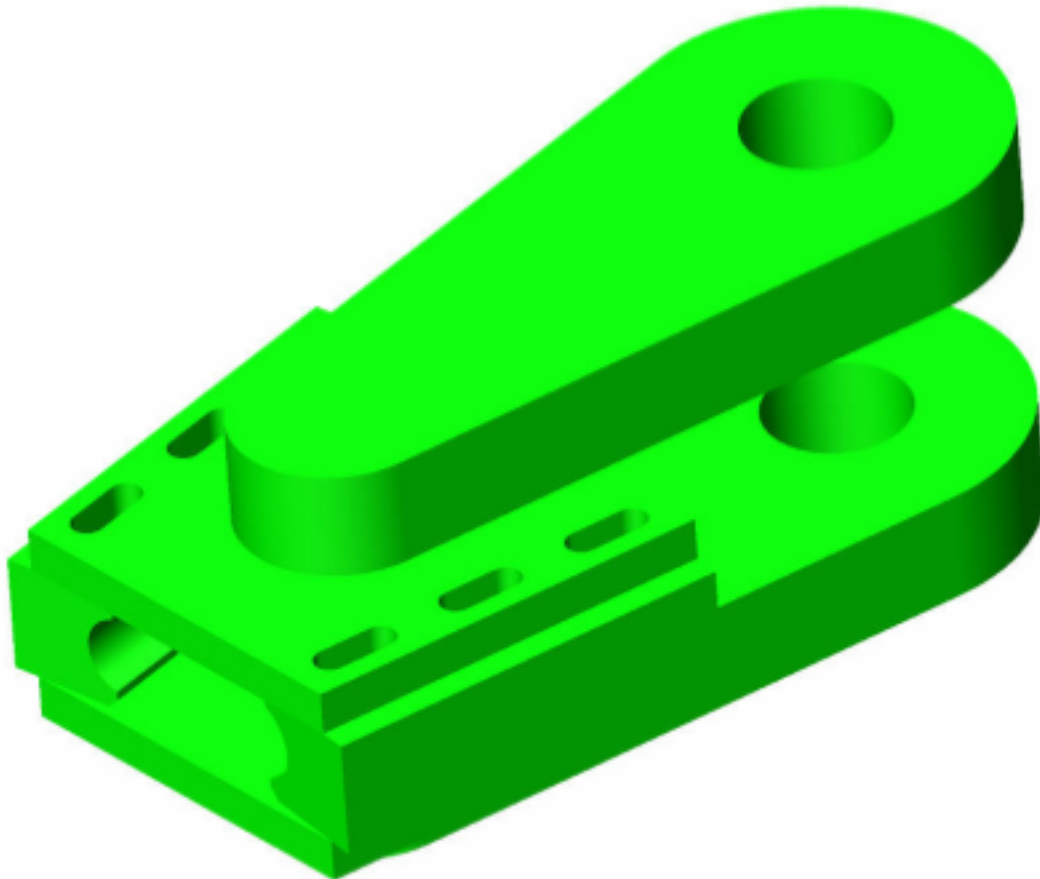

73mm FEMALE DUMP SOCKET
ZDS-73x2

**For more information, please contact Zemek Engineering
by the phone number or email listed below**

Zemek Engineering
Office: (07) 49 555 133
Fax: (07) 49 555 135
sales@zemekengineering.com

FABRICATED 73mm FEMALE DUMP SOCKET **ZDS-73x2F**

**For more information, please contact Zemek Engineering
by the phone number or email listed below**

Zemek Engineering
Office: (07) 49 555 133
Fax: (07) 49 555 135
sales@zemekengineering.com